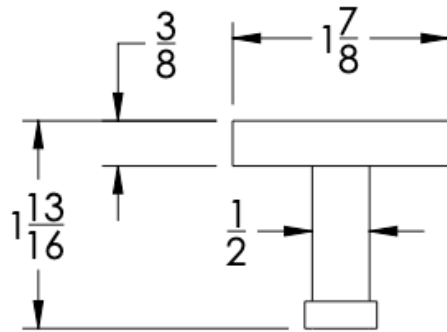

COLLECTION FOREST

ROBE HOOK

Model	Product	Finishes Available
FRS-RHS1	Robe Hook	Multiple finishes available. Over 23 finishes to choose from.

FINISHES

Polished (-P)	Antique Copper (-ACOP)	Polished Gold (-PGLD)
Brushed (-B)	Polished Brass (-PBRS)	Brushed Copper (-BCOP)
Brushed Gold (-BGLD)	Matte White (-WHT)	Brushed Rose Gold (-BRGD)
Matte Black (-BLK)	Brushed Modern Bronze (-BMBRZ)	Brushed Black (-BRBLK)
Oil Rubbed Bronze (-ORB)	Glossy White (-GWHT)	Polished Black (-PBLK)
Brushed Brass (-BBRS)	Polished Rose Gold (-PRGD)	Antique Nickel (-ANKL)
Brushed Bronze (-BBRZ)	Unlacquered Brass (-UBRS)	Black Nickel (-NKBL)
Antique Brass (-ABRS)	Polished Nickel (-PNKL)	

Dimension in inches

FRONT

TOP

SIDE

NOTE: Dimensions subject to change without notice.